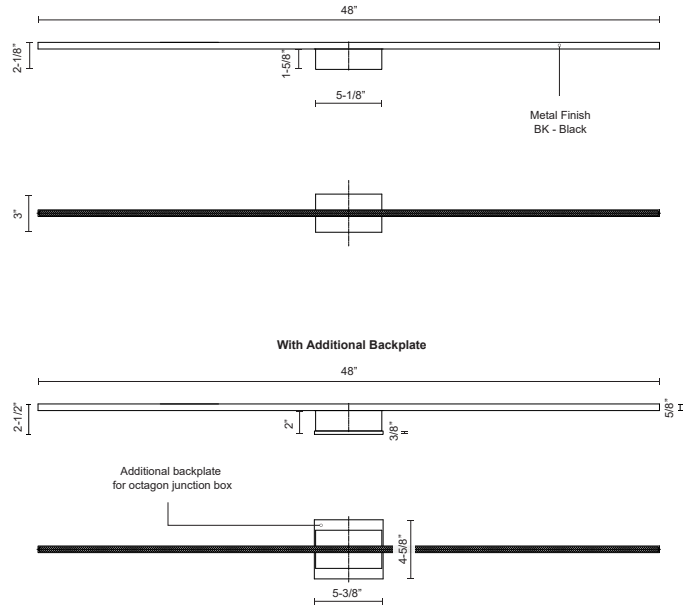

VEGA MINOR WS18248-UNV

WALL

PROJECT

WS18248-BK-UNV
Black

SPECIFICATION DETAILS

Fixture Dimensions	W48" x H5/8" x E2-1/2"
Light Source	LED with DC Driver
Wattage	44W
Total Lumens	3690lm
Delivered Lumens	BK-1268lm
Voltage	120-277V
Color Temperature	3000K
CRI (Ra)	90CRI
Optional Color Temps	2700K - 5000K Available, Minimum Order Quantities Apply
LED Rated Life	50,000 hours
Dimming	100% - 10%, TRIAC or ELV Dimmer (Not Included)
Diffuser Details	White Acrylic Diffuser
ADA Compliant	Yes
Location	Dry
Illumination Direction	Fontlight Illumination
Mounting Style	All Orientation; Wall;
CEC Title 24 JA8	Yes, JA8-2022
Canopy Dimensions	W5-3/8" x H4-5/8" x E2"
Paint Finish	BK02

* For custom options, consult factory for details.

* For warranty information, please visit www.kuzcolighting.com/warranty

DESCRIPTION

Following the success of the Vega family is the next evolution of the line, Vega Minor. The diminutive square linear profile envelops and radiates a soft uniform light in a diverse spectrum of lengths and unique configurations. Refined details with crafted finishes augment the reductive silhouette of the expanded collection.