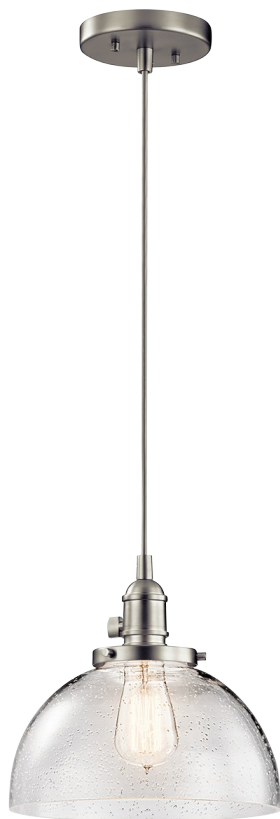

Avery Collection
1 Light Avery Mini Pendant NI
 43853NI (Brushed Nickel)

Project Name: _____
 Location: _____
 Type: _____
 Qty: _____
 Comments: _____

Ordering Information

Product ID	43853NI
Finish	Brushed Nickel
Available Finishes	CH, NI, OZ
Collection	Avery Collection

Dimensions

Base Backplate	5.00 DIA
Weight	3.50 LBS

Specifications

Material	Glass
Diffuser Description	Clear Seeded

Electrical

Voltage	120 V
---------	-------

Qualifications

Safety Rated	Dry
Warranty	www.kichler.com/warranty

Primary Lamping

Light Source	Incandescent
Lamp Included	Not Included
# of Bulbs/LED Modules	1
Max or Nominal Watt	100W
Socket Wire	105
Socket Type	Medium
Lamp Type	A19

Dimensions

Height	9.25"
Overall Height	125.00"
Width	10.00"