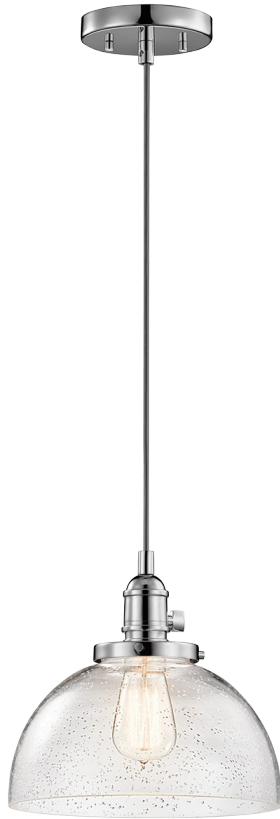

Avery Collection
1 Light Avery Mini Pendant CH
 43853CH (Chrome)

Project Name: _____
 Location: _____
 Type: _____
 Qty: _____
 Comments: _____

Ordering Information

Product ID	43853CH
Finish	Chrome
Available Finishes	CH, NI, OZ
Collection	Avery Collection

Dimensions

Base Backplate	5.00 DIA
Weight	3.50 LBS

Specifications

Material	Glass
Diffuser Description	Clear Seeded

Electrical

Voltage	120 V
---------	-------

Qualifications

Safety Rated	Dry
Warranty	www.kichler.com/warranty

Primary Lamping

Light Source	Incandescent
Lamp Included	Not Included
# of Bulbs/LED Modules	1
Max or Nominal Watt	100W
Socket Wire	105
Socket Type	Medium
Lamp Type	A19

Dimensions

Height	9.25"
Overall Height	125.00"
Width	10.00"