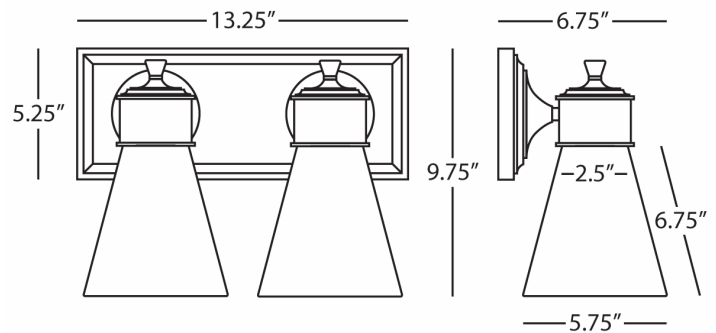

** Available for Quick SHIP **